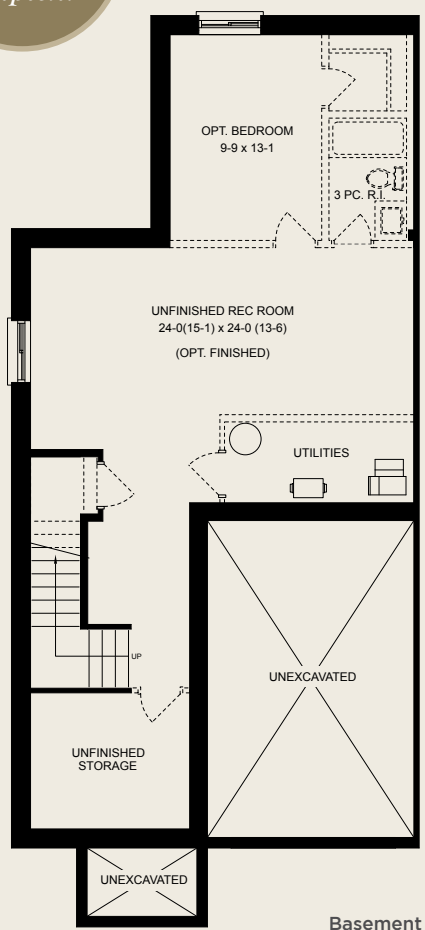

# The Preston.

LEFT ELEVATION

2,172 square feet.

+ 766 square feet w/finished basement  
 + 888 square feet w/duplex

\*Standard basement is unfinished

Available  
 as a  
 Duplex!

Plans and specifications are subject to change without notice. Actual usable floor space may vary from stated floor area. Illustrations are artists concept only and may show optional features not included in base price. See sales representative for further information. E. & O. E.