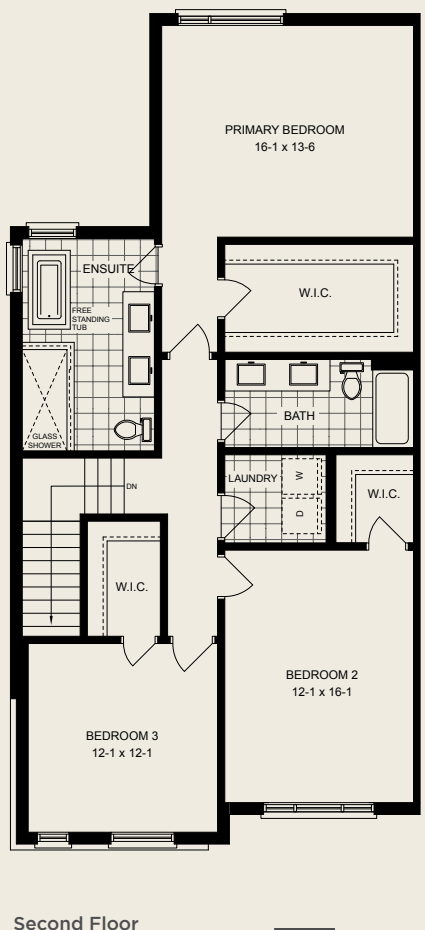

# The Preston.

LEFT ELEVATION

2,172 square feet.

+ 766 square feet w/finished basement  
 + 888 square feet w/duplex

\*Standard basement is unfinished

Available  
 as a  
 Duplex!

Plans and specifications are subject to change without notice. Actual usable floor space may vary from stated floor area. Illustrations are artists concept only and may show optional features not included in base price. See sales representative for further information. E. & O. E.