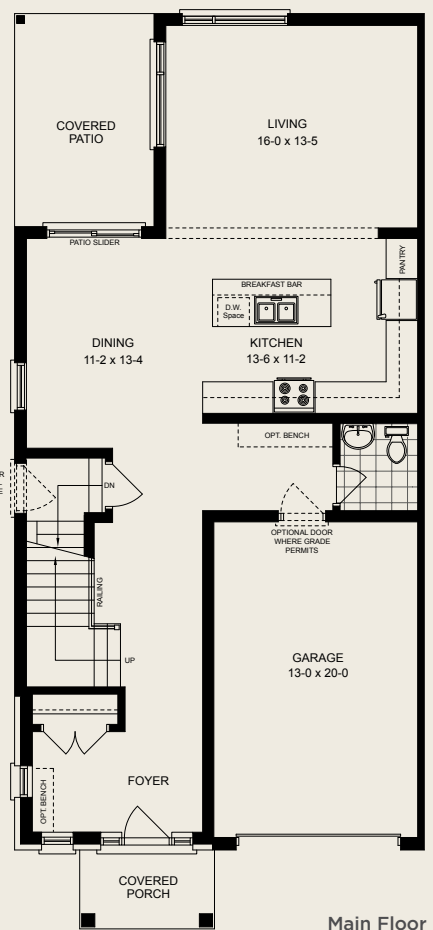

# The Preston.

LEFT ELEVATION

2,172 square feet.

+ 766 square feet w/finished basement  
 + 888 square feet w/duplex

\*Standard basement is unfinished

Available  
 as a  
 Duplex!

Plans and specifications are subject to change without notice. Actual usable floor space may vary from stated floor area. Illustrations are artists concept only and may show optional features not included in base price. See sales representative for further information. E. & O. E.