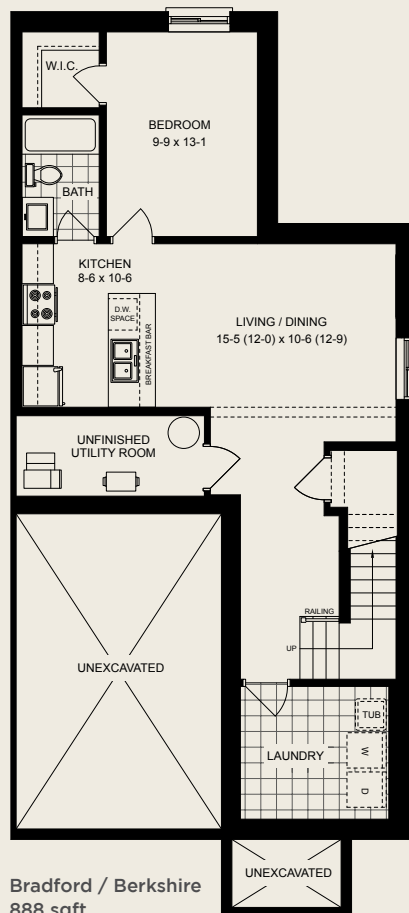

Duplex Basement Options.

Whether you're planning for tomorrow or it's perfect for today, Werrington offers optional lower level duplex layouts with private side entrances. Ideal for generational living or offsetting mortgage payment and finished in the same impeccable quality evident throughout the rest of the home.

See sales representative for plans and pricing.

Plans and specifications are subject to change without notice. Actual usable floor space may vary from stated floor area. Illustrations are artists concept only and may show optional features not included in base price. See sales representative for further information. E. & O. E.