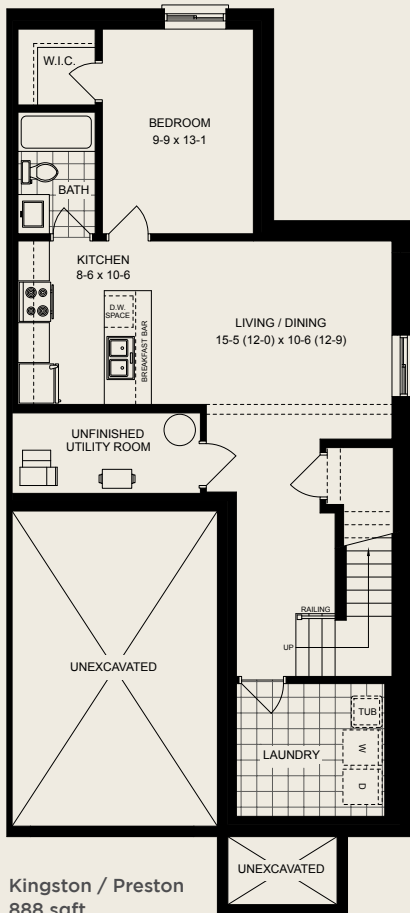

Duplex Basement Options.

Whether you're planning for tomorrow or it's perfect for today, Werrington offers optional lower level duplex layouts with private side entrances. Ideal for generational living or offsetting mortgage payment and finished in the same impeccable quality evident throughout the rest of the home.

See sales representative for plans and pricing.

Plans and specifications are subject to change without notice. Actual usable floor space may vary from stated floor area. Illustrations are artists concept only and may show optional features not included in base price. See sales representative for further information. E. & O. E.