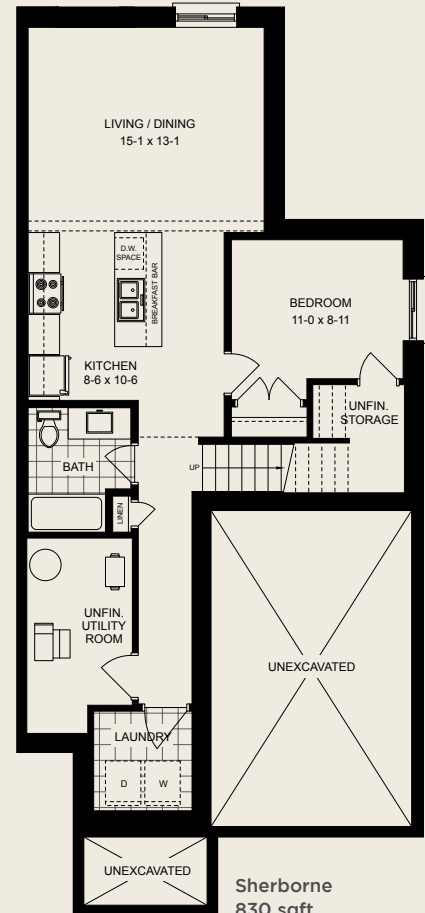

Duplex Basement Options.

Whether you're planning for tomorrow or it's perfect for today, Werrington offers optional lower level duplex layouts with private side entrances. Ideal for generational living or offsetting mortgage payment and finished in the same impeccable quality evident throughout the rest of the home.

See sales representative for plans and pricing.

Plans and specifications are subject to change without notice. Actual usable floor space may vary from stated floor area. Illustrations are artists concept only and may show optional features not included in base price. See sales representative for further information. E. & O. E.